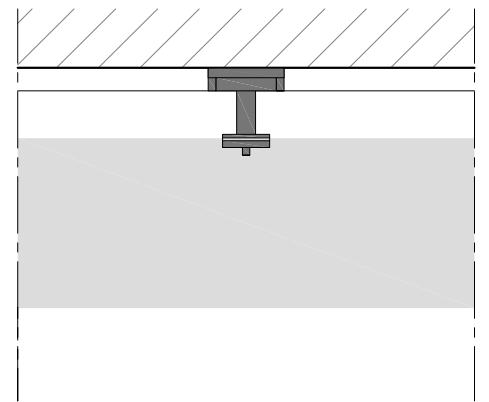

panel height

Length	4740	4800	4860	4920	4980	5040
L2	240					
L1	180	240	180	240	300	360

Width	720	780	840	900	960	1020	1080	1140	1200	
A	185	245	305	365	425	485	545	570	600	
A'	535								570	600
B	140	200								
B'	200									
C	90	150								
C'	150									
D	360	390	420	450	480	485	495	520	550	

D1: wall hook

D2: magnet + plate

D3: magnet + L-bracket

D4: recessed mounting - clearance

D5: wall hook / magnet + plate

D6: magnet + plate / magnet + L-bracket

D7: safety eye

ensure wall safety eye is not exactly behind the panel safety eye

D8: magnet + plate / safety eye

ensure ceiling safety eye is not exactly behind the panel safety eye

D9: technical suspended

D10: posilock suspended