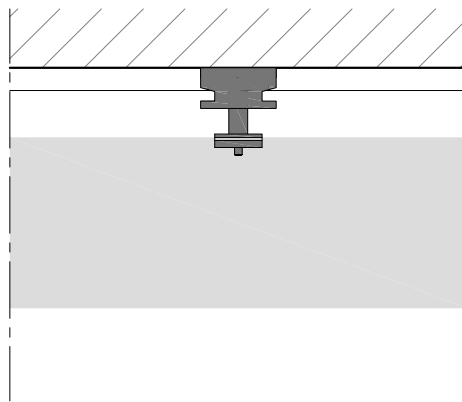

panel height

Length	4740	4800	4860	4920	4980	5040
L2	240					
L1	180	240	180	240	300	360

Width	720	780	840	900	960	1020	1080	1140	1200	
A	185	245	305	365	425	485	545	570	600	
A'	535								570	600
B	140	200								
B'	200									
C	90	150								
C'	150									
D	360	390	420	450	480	485	495	520	550	

D1: wall hook

D2: magnet + plate

D3: magnet + L-bracket

D4: recessed mounting - clearance

D5: wall hook / magnet + plate

D6: magnet + plate / magnet + L-bracket

D7: safety eye

ensure wall safety eye is not exactly behind the panel safety eye

D8: magnet + plate / safety eye

ensure ceiling safety eye is not exactly behind the panel safety eye

D9: technical suspended

D10: posilock suspended